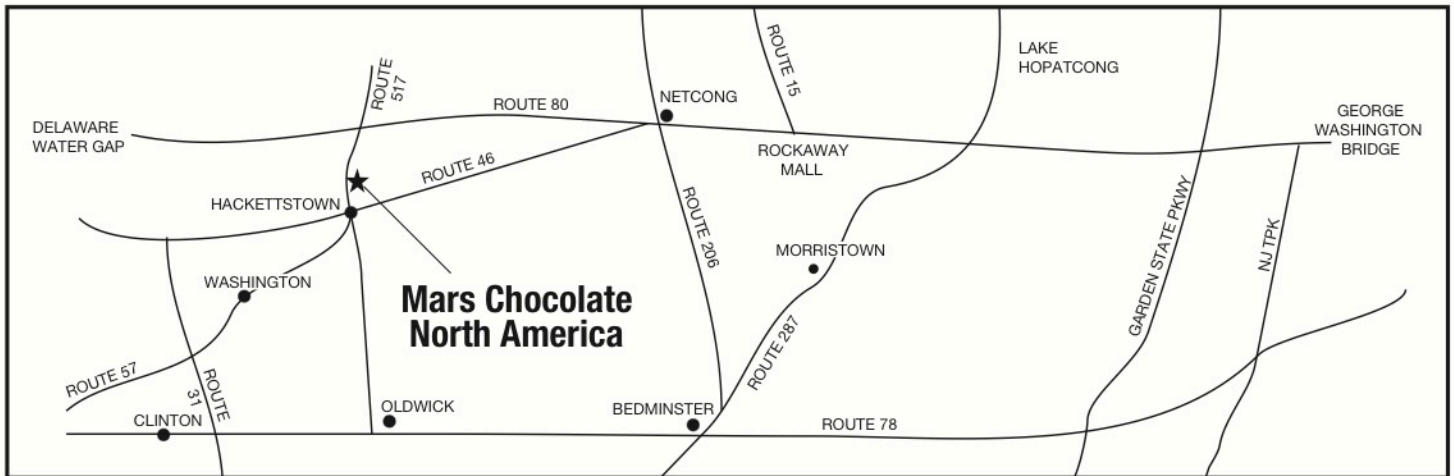

800 High Street
Hackettstown, NJ

- Ed Hagaman Memorial Trophy for Best in Show
- Best in Class
- Raffles
- Food & Beverage

- Dash plaques to the first 400 entries
- Music by Doc South
- Crafts and Vendors

Proceeds to Benefit:
The Joan Knechel Cancer Center
at Hackettstown Regional Medical Center
and other local charities.

Follow us on Facebook!

17th Annual Car Show - Sunday, May 29, 2011

Mars Chocolate North America US 800 High Street, Hackettstown NJ